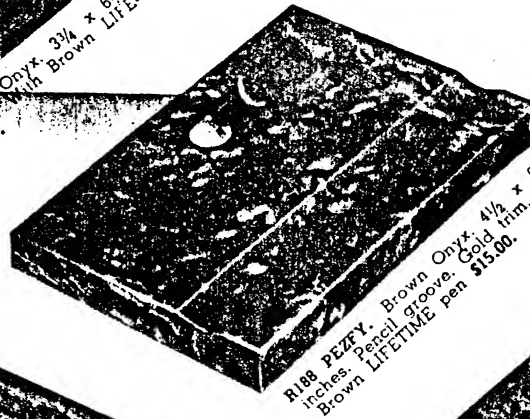

MAKE AN ENDURING IMPRESSION

— GIVE A SHEAFFER DRY-PROOF DESK SET

WHEN A GIFT IS GIVEN TO MARK A MILESTONE IN A BUSINESSMAN'S LIFE, IT IS ESSENTIAL THAT THE GIFT SHALL ENDURE. LIFETIME GIFTS ARE IDEAL; THEY ARE LIFETIME GUARANTEED.

All LIFETIME desk sets on this page also available with AUTOGRAPH LIFETIME pens for facsimile signature engraving (see page 8) at $8.00 additional per pen.